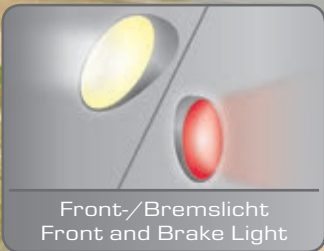

POWER WATERGUN

**SPRITZWASSERFUNKTION BIS ZU 5 M
WATER-JET FUNCTION UP TO 5 M**

NEW

Front-/Bremslicht
Front and Brake Light